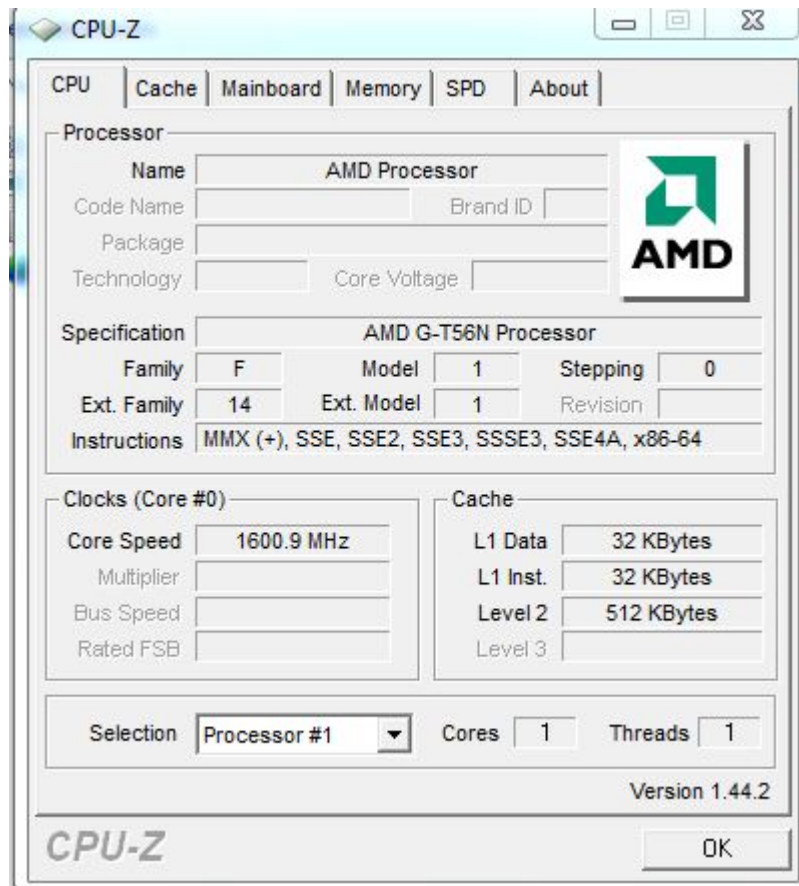

Installation, used Hardware and operating

We used following hardware, to test the Mainbaord:

- JNF81-T56N-LF
- 2x 1GB DDR3 SODIMM
- 250 GB Intel SSD
- Panasonic UJ-85J-B
- Pico 160
- 120 Watt AC Adapter