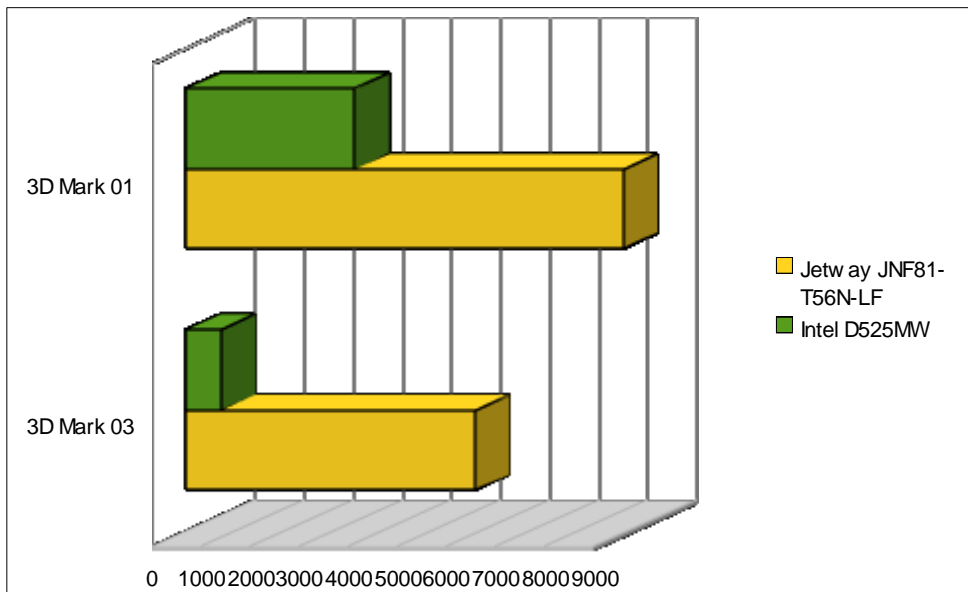

3D Mark Test